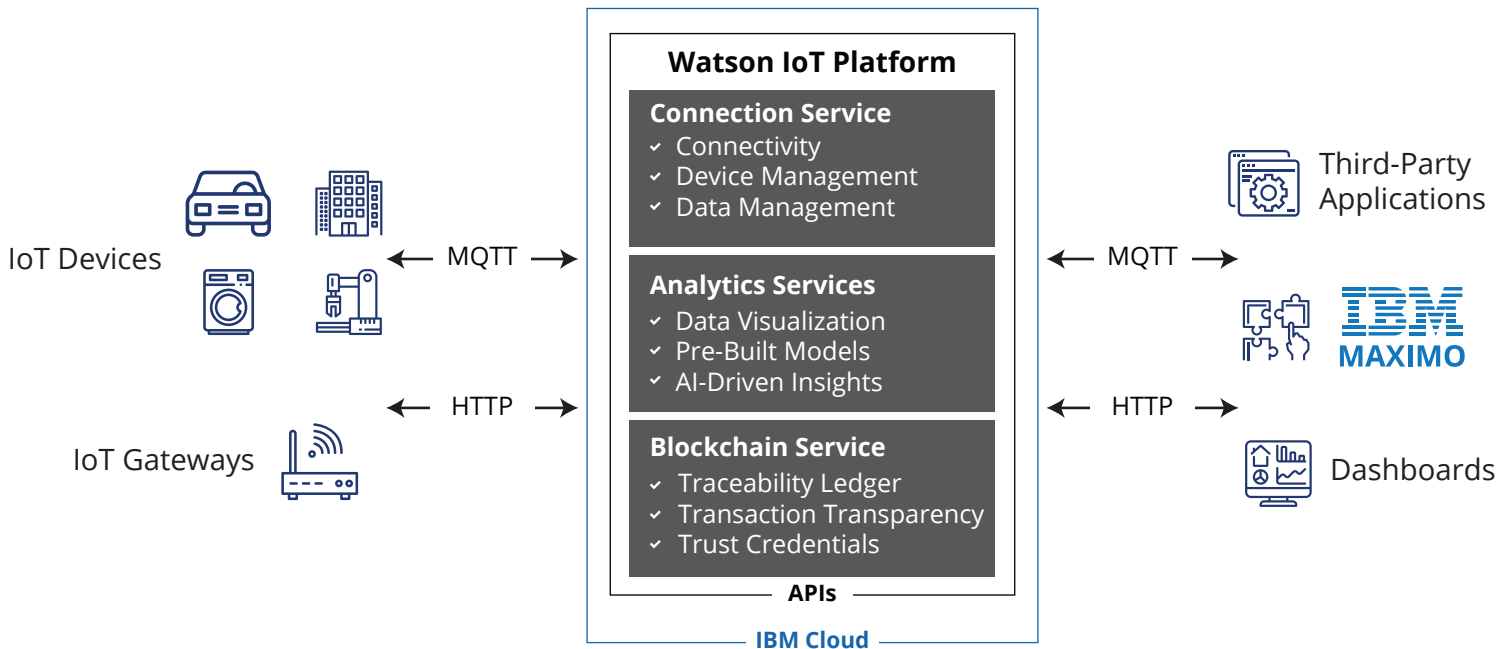

# IOT with Advanced Analytics & AI

**IBM Maximo** Manage & optimize your industrial assets, resources & maintenance processes for 24/7 uptime, reduced cost & risk

## Royal Cyber Jump Start IOT Package *Starting from 9K*