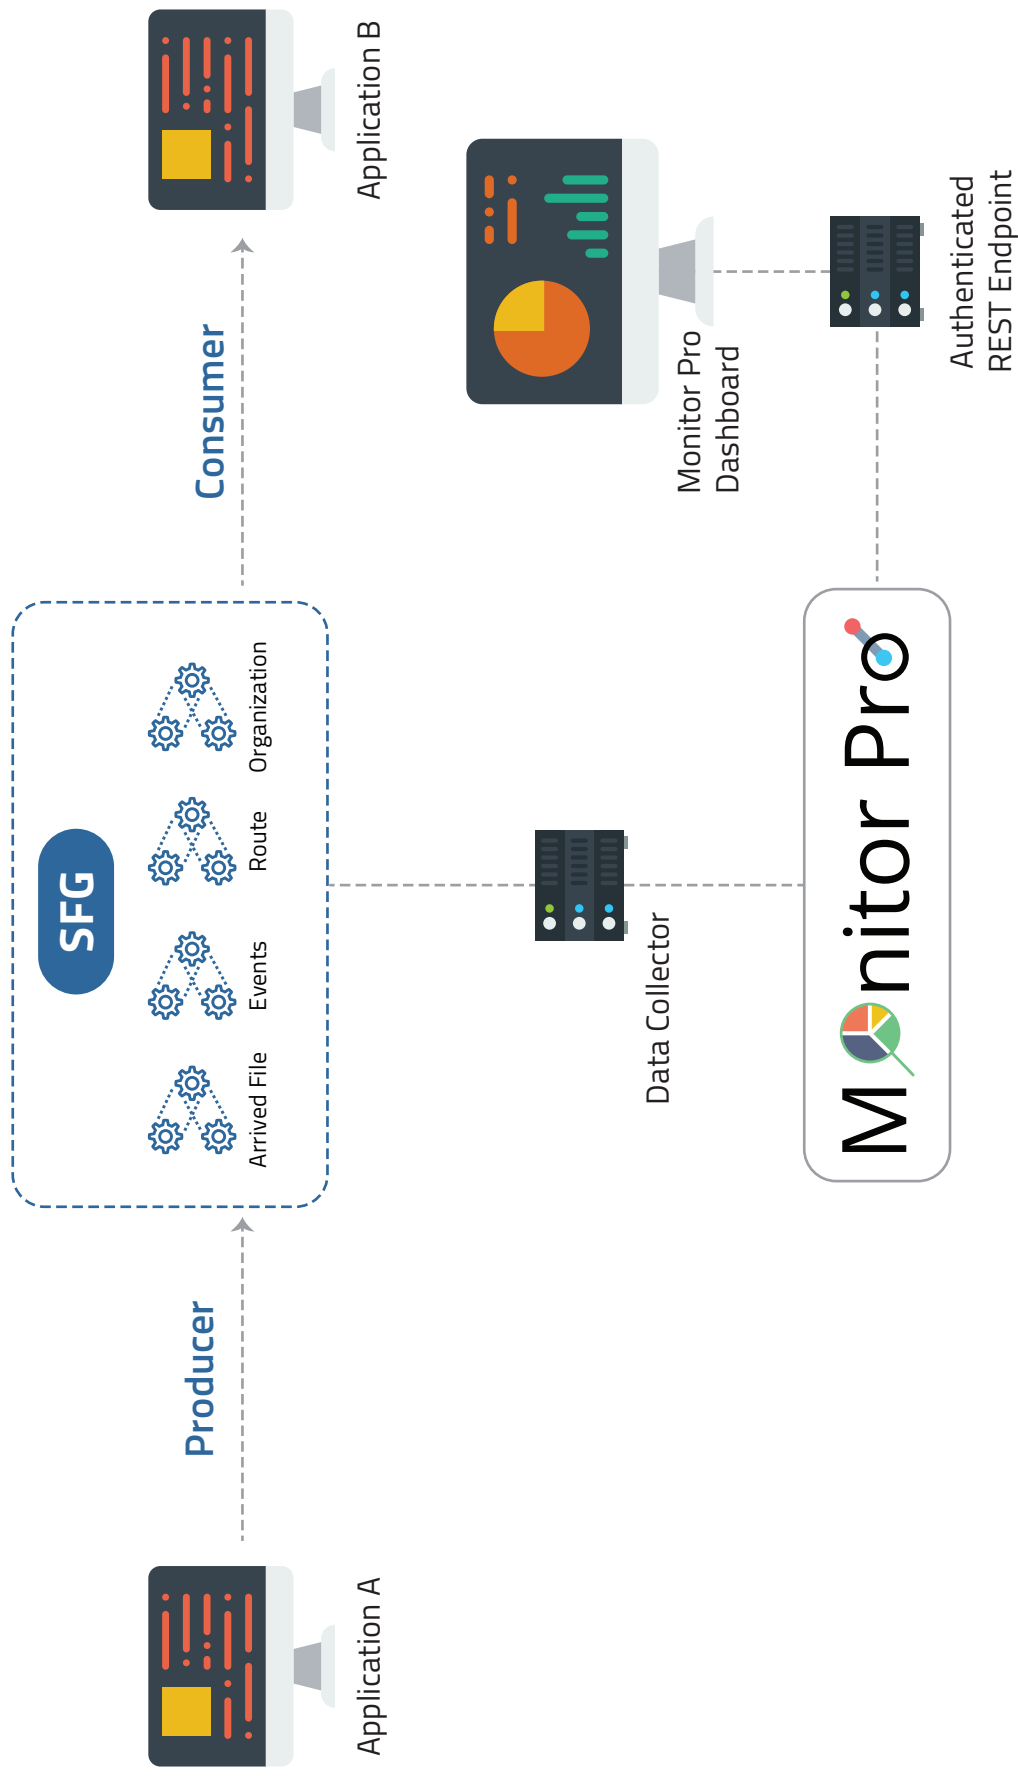

SFG Architecture

Technologies Partners