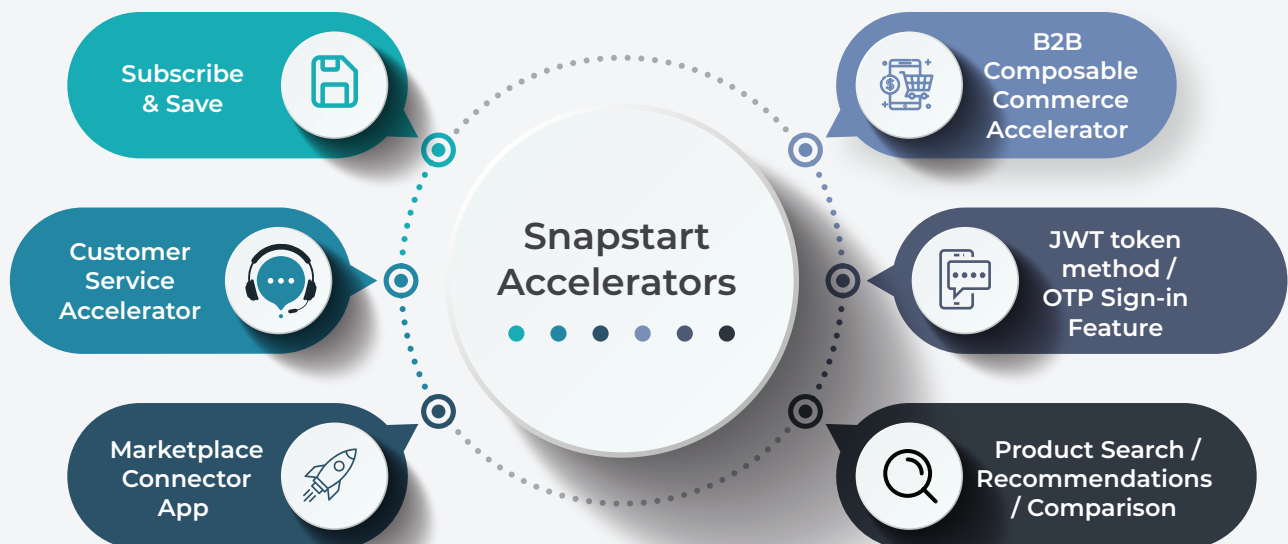

Delivering Exceptional Customer Experiences with commercetools

15 | Offices & Innovative Centers

10 | Countries

1800+ | Global Experts

Our commercetools Expertise

Built on the guiding principles of MACH – Microservices, API-first, Cloud-native, Composable Commerce, commercetools is the forerunner of next-generation commerce that is well equipped to accelerate your commerce transformation.

Our experts help you streamline frontend development and create engaging, responsive interfaces using commercetools' frontend, a premier content management platform that delivers unforgettable customer experiences.

Our Success Stories

JSW

Royal Cyber Partners with JSW One & commercetools: Building an omnichannel, integrated, tech-led online shop to unify its online marketplace for wholesale distributors and retailers

[Read the Case Study](#)

Breville

Re-platforming Breville's eCommerce engine to commercetools combining their multiple sites

[Read the Case Study](#)

RICH's USA

Creating a unified, direct D2C eCommerce website to offer user-friendly and customer-centric experiences